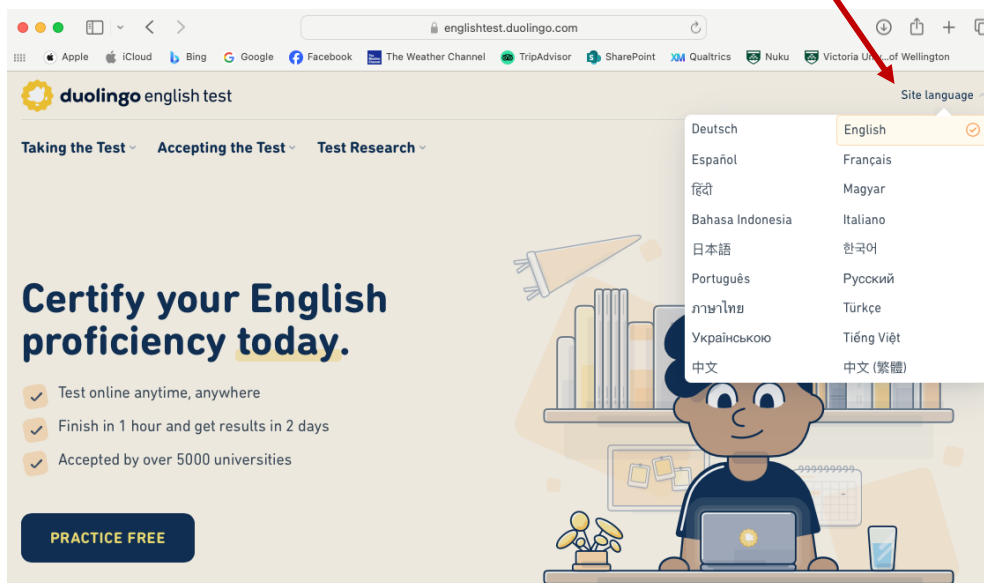

### Online Testing

You will be required to sit the Duolingo English Test as part of the selection process.

A number of tests are available now which are related to the Common European Framework of Reference for Languages (CEFR). If you take one of these tests and score at the A1, A2 or near the bottom of B1 level, you are not ready for NZELTO.

As a first step, take a free practice test below and get an estimated score:

<https://englishtest.duolingo.com/applicants>

You can read the instructions in Arabic, French or Portuguese if you wish

Create an account if you are new to Duolingo. Keep a record of all the account details and use these to log in.

Applicants who a) meet all the NZELTO selection criteria and b) provide evidence of an intermediate level Duolingo English Test practice score will be invited to sit the Duolingo English Test.