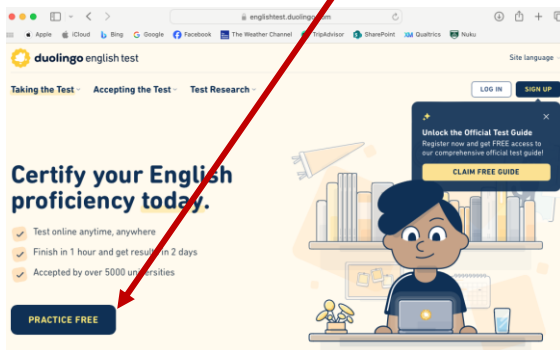

- Describe your home, your family and other similar topics.
- Describe your job, including your daily routine and your responsibilities.
- Describe your education and the professional qualifications which you have.
- Describe the basic geography, political situation, recent history and the economy of your country.
- Identify key challenges of your job and suggest solutions.
- Explain simply the relations which your country has with its neighbours.
- Describe some problems which your country has, explain their causes and suggest solutions.
- Describe some problems which your region has, explain their causes and suggest solutions.
- Request information from a person or an institution about topics like the ones above.

### Online Testing

You will be required to sit the Duolingo English Test as part of the selection process.

A number of tests are available now which are related to the Common European Framework of Reference for Languages (CEFR). If you take one of these tests and score at the A1, A2 or near the bottom of B1 level, you are not ready for NZELTO.

As a first step, take a free practice test below and get an estimated score:

<https://englishtest.duolingo.com/applicants>

You can read the instructions in Arabic, French or Portuguese if you wish

Create an account if you are new to Duolingo. Keep a record of all the account details and use these to log in.